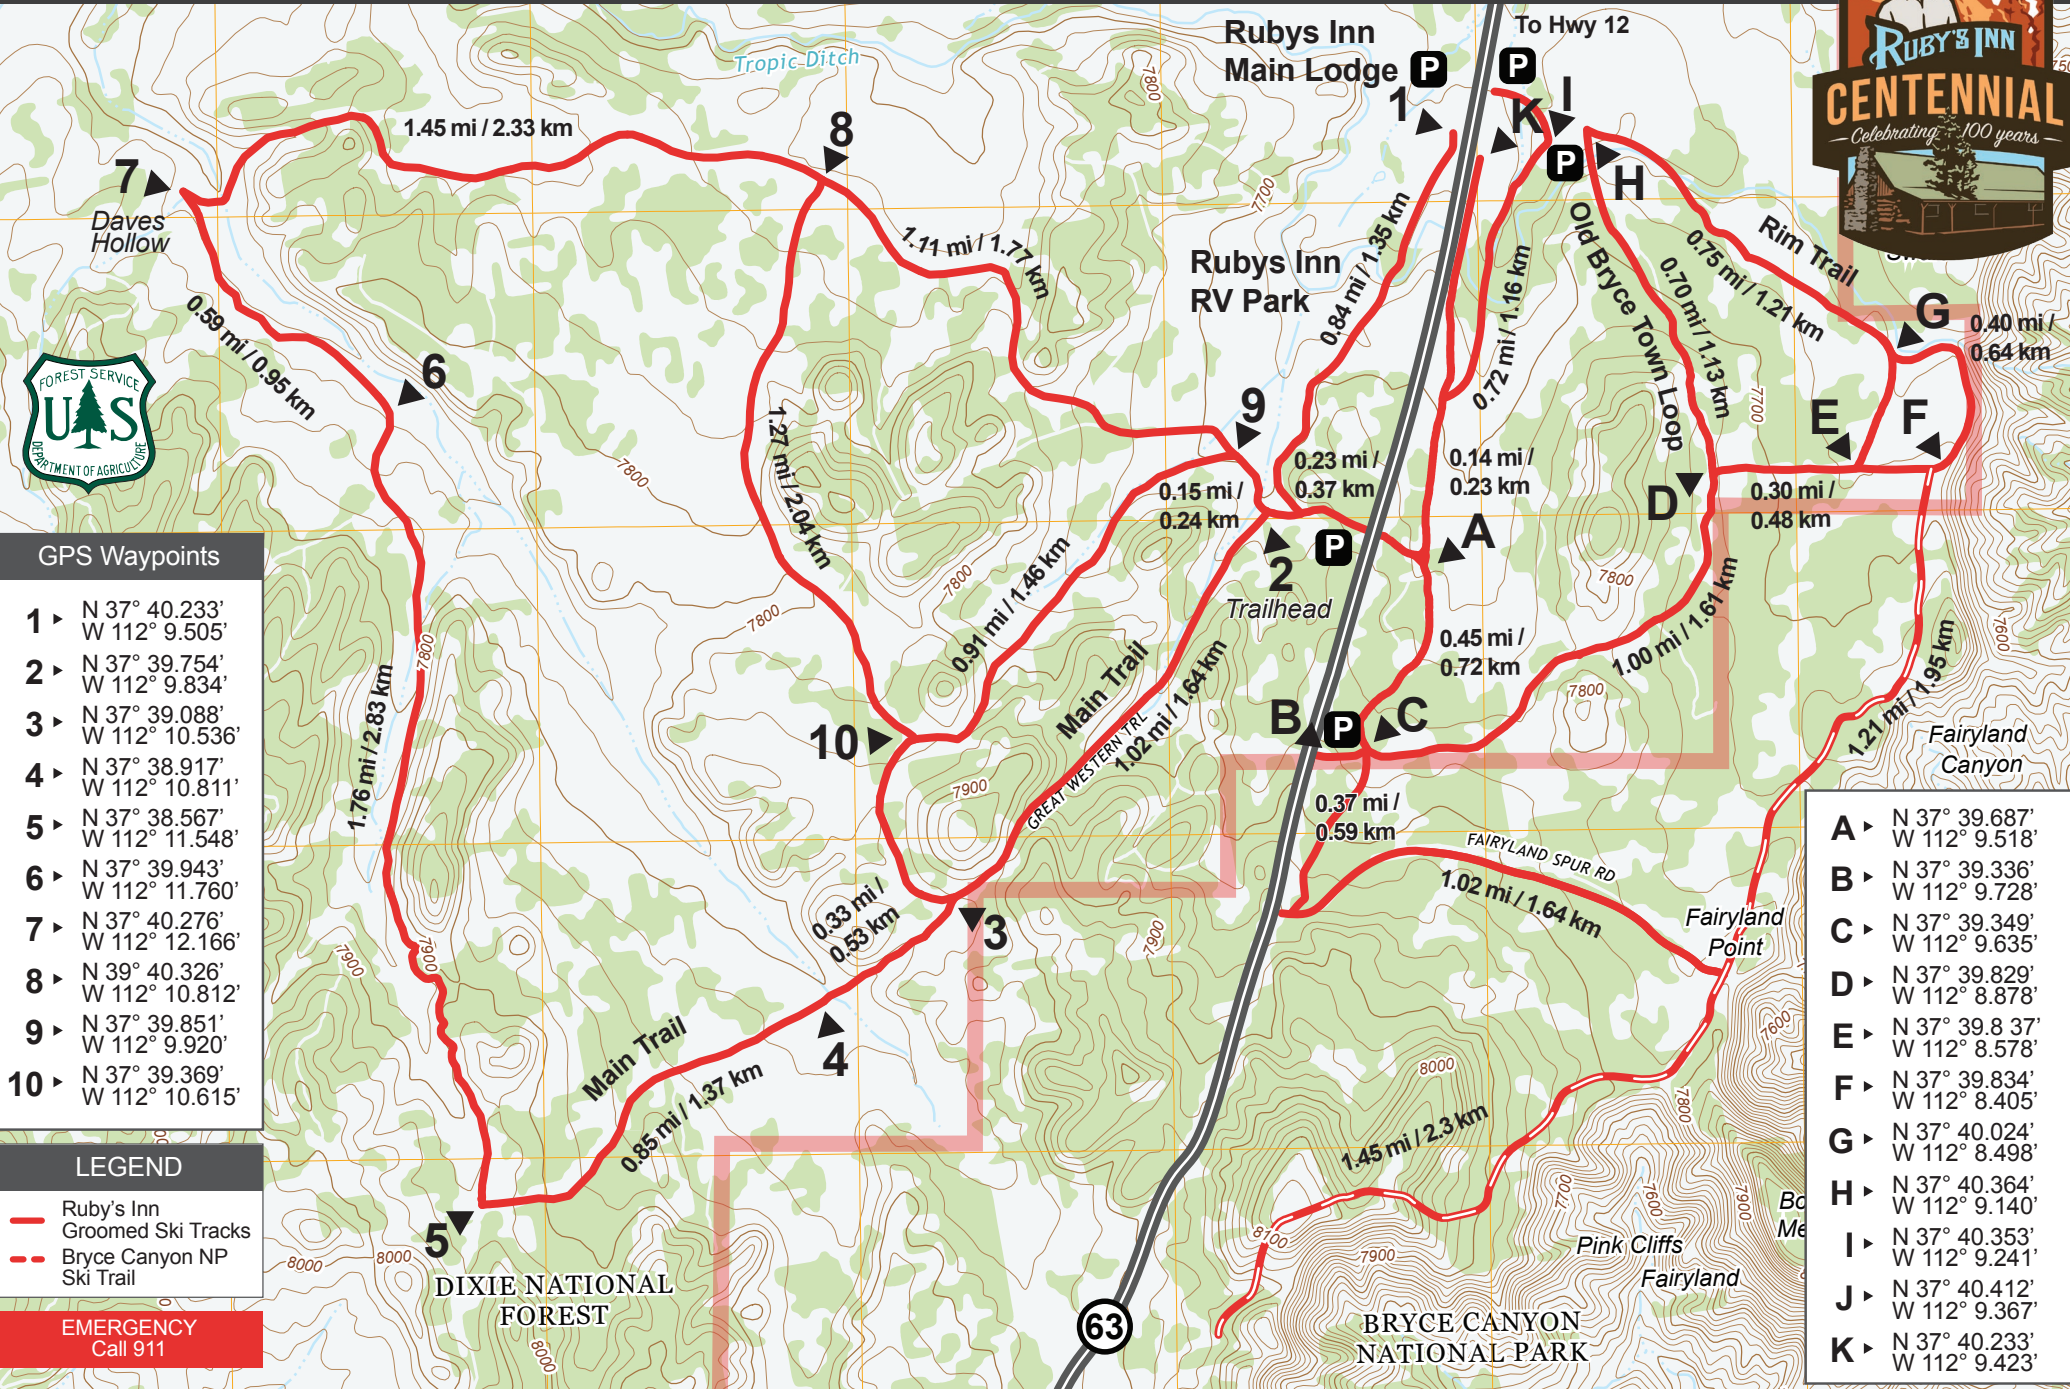

NORDIC CENTER

Operating under a special use permit with the Dixie National Forest

GPS Waypoints

- 1 ▶ N 37° 40.233'
W 112° 9.505'
- 2 ▶ N 37° 39.754'
W 112° 9.834'
- 3 ▶ N 37° 39.088'
W 112° 10.536'
- 4 ▶ N 37° 38.917'
W 112° 10.811'
- 5 ▶ N 37° 38.567'
W 112° 11.548'
- 6 ▶ N 37° 39.943'
W 112° 11.760'
- 7 ▶ N 37° 40.276'
W 112° 12.166'
- 8 ▶ N 39° 40.326'
W 112° 10.812'
- 9 ▶ N 37° 39.851'
W 112° 9.920'
- 10 ▶ N 37° 39.369'
W 112° 10.615'

LEGEND

- Ruby's Inn Groomed Ski Tracks
- - - Bryce Canyon NP Ski Trail

EMERGENCY
Call 911

- A ▶ N 37° 39.687'
W 112° 9.518'
- B ▶ N 37° 39.336'
W 112° 9.728'
- C ▶ N 37° 39.349'
W 112° 9.635'
- D ▶ N 37° 39.829'
W 112° 8.878'
- E ▶ N 37° 39.837'
W 112° 8.578'
- F ▶ N 37° 39.834'
W 112° 8.405'
- G ▶ N 37° 40.024'
W 112° 8.498'
- H ▶ N 37° 40.364'
W 112° 9.140'
- I ▶ N 37° 40.353'
W 112° 9.241'
- J ▶ N 37° 40.412'
W 112° 9.367'
- K ▶ N 37° 40.233'
W 112° 9.423'